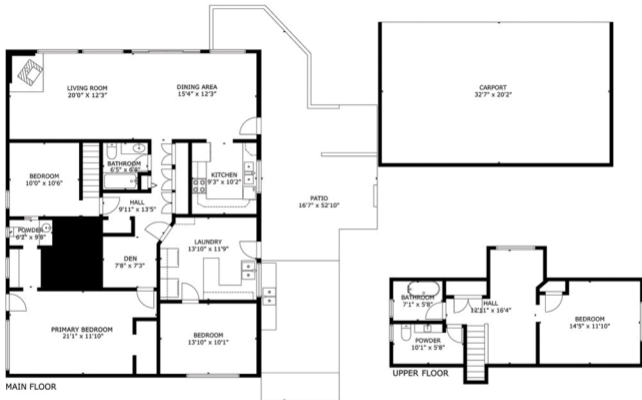

1671 FULFORD-GANGES ROAD

SECOND HOME

FLOOR	FINISHED	PATIO	CARPOT	TOTAL
UPPER	512			512
MAIN	1699	676	657	3032
TOTAL	2211	676	657	3544