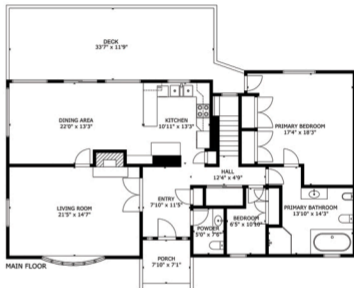

1671 FULFORD-GANGES ROAD

FIRST HOME

FLOOR	FINISHED	PORCH	PATIO	DECK	TOTAL
MAIN	1675	63		415	2153
LOWER	1535		558		2093
TOTAL	3210	63	558	415	4246