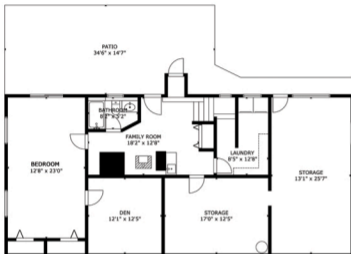

1671 FULFORD-GANGES ROAD

FIRST HOME

FLOOR	FINISHED	PORCH	PATIO	DECK	TOTAL
MAIN	1675	63		415	2153
LOWER	1535		558		2093
TOTAL	3210	63	558	415	4246